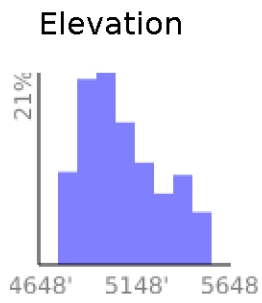

NW Windy Gap

range 4797' to 5495' gain 7' loss 699' exaggeration 1.0x

Slope Angle (top), Land Cover (middle), Tree Cover (bottom)

Min 4798'
 Avg 5086'
 Max 5499'
 Delta 701'

Min 13°
 Avg 23°
 Max 42°

Land Cover