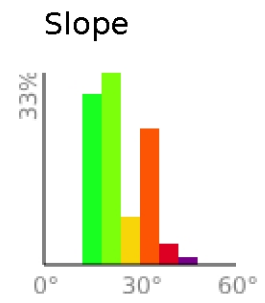

NW Windy Gap

range 4797' to 5495' gain 7' loss 699' exaggeration 1.0x

Slope Angle (top), Land Cover (middle), Tree Cover (bottom)

Min 4798'
 Avg 5086'
 Max 5499'
 Delta 701'

Min 13°
 Avg 23°
 Max 42°

Land Cover