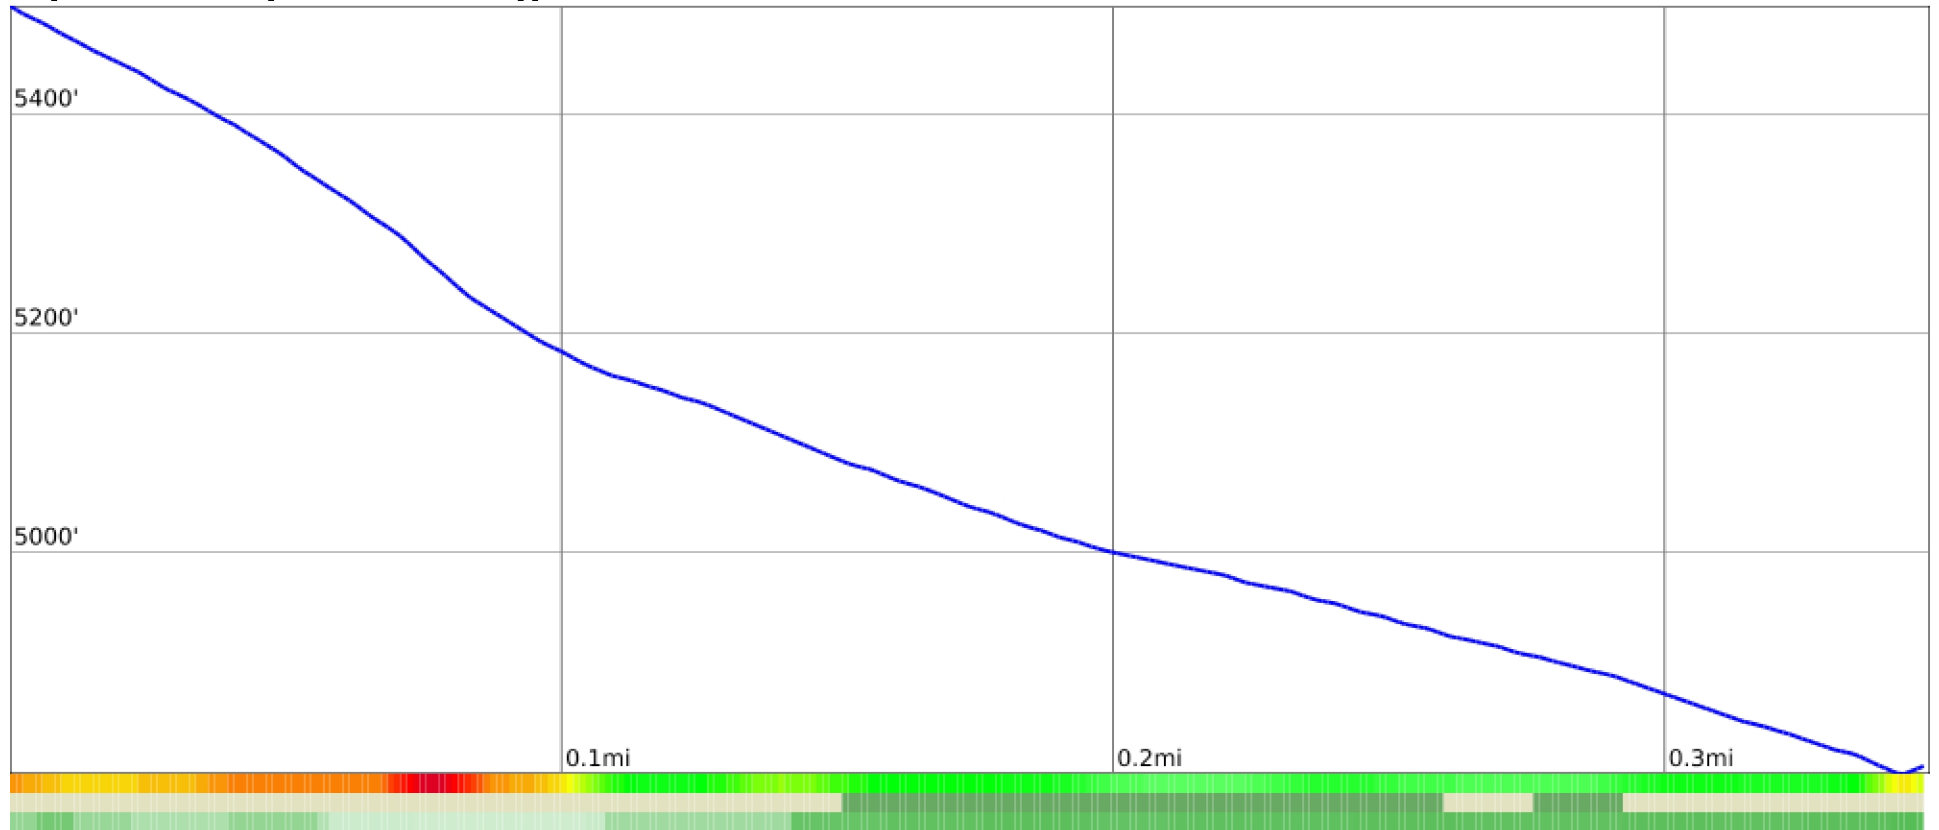

NW Windy Gap

range 4797' to 5495' gain 7' loss 699' exaggeration 1.0x

Slope Angle (top), Land Cover (middle), Tree Cover (bottom)

Min 4798'
 Avg 5086'
 Max 5499'
 Delta 701'

Min 13°
 Avg 23°
 Max 42°

Land Cover

Grassland 64%
 Forest 36%